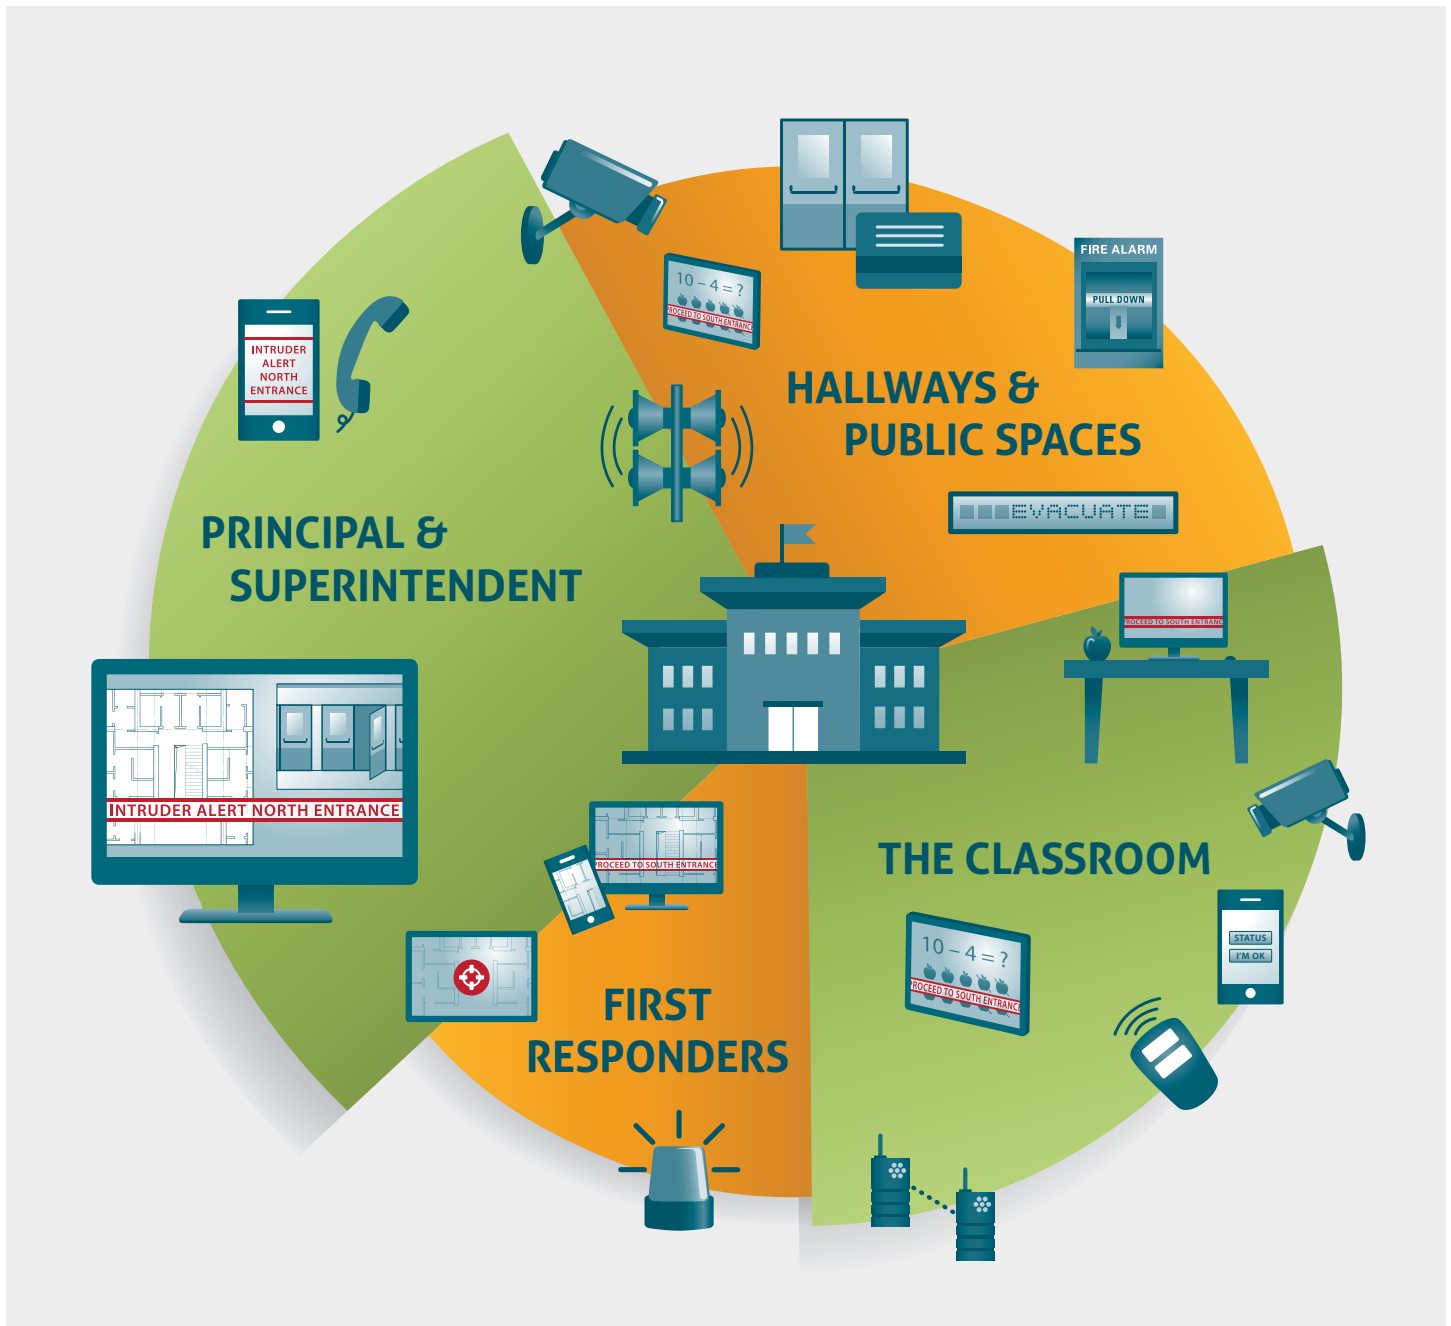

A SAFER SCHOOL

SAFER SCHOOLS ARE NOW MADE EASIER AND MORE AFFORDABLE.

Layered Solutions integrates with tools you already have, including Digital Signage CMS, LED Panels, and Video PA Systems.

BUILD YOUR SOLUTION FOR LESS:

- Multiply instant notification capabilities
- Monitor all systems, camera views and alerts from a single dashboard.
- Initiate action and communication via desktop or mobile.
- Ensure no intended recipient falls through the cracks with layered communications formats and vehicles.
- Reduce potential loss or harm with faster emergency resolution.
- Improve everyday operations, productivity and engagement.

SAFER SCHOOL SOLUTIONS

Communications Gaps & Delays? Emergency Response Blind Spots? Budget & Staff Constraints?

Improve student safety and engagement with budget-friendly, buildable technology that integrates with tools you already have.

Pinpoint an active shooter's location and notify administrators and first responders with a live map.

LED PANELS, DIGITAL SIGNAGE & VIDEO PA

Digital signage used for displaying information instantly synchronizes emergency notifications.