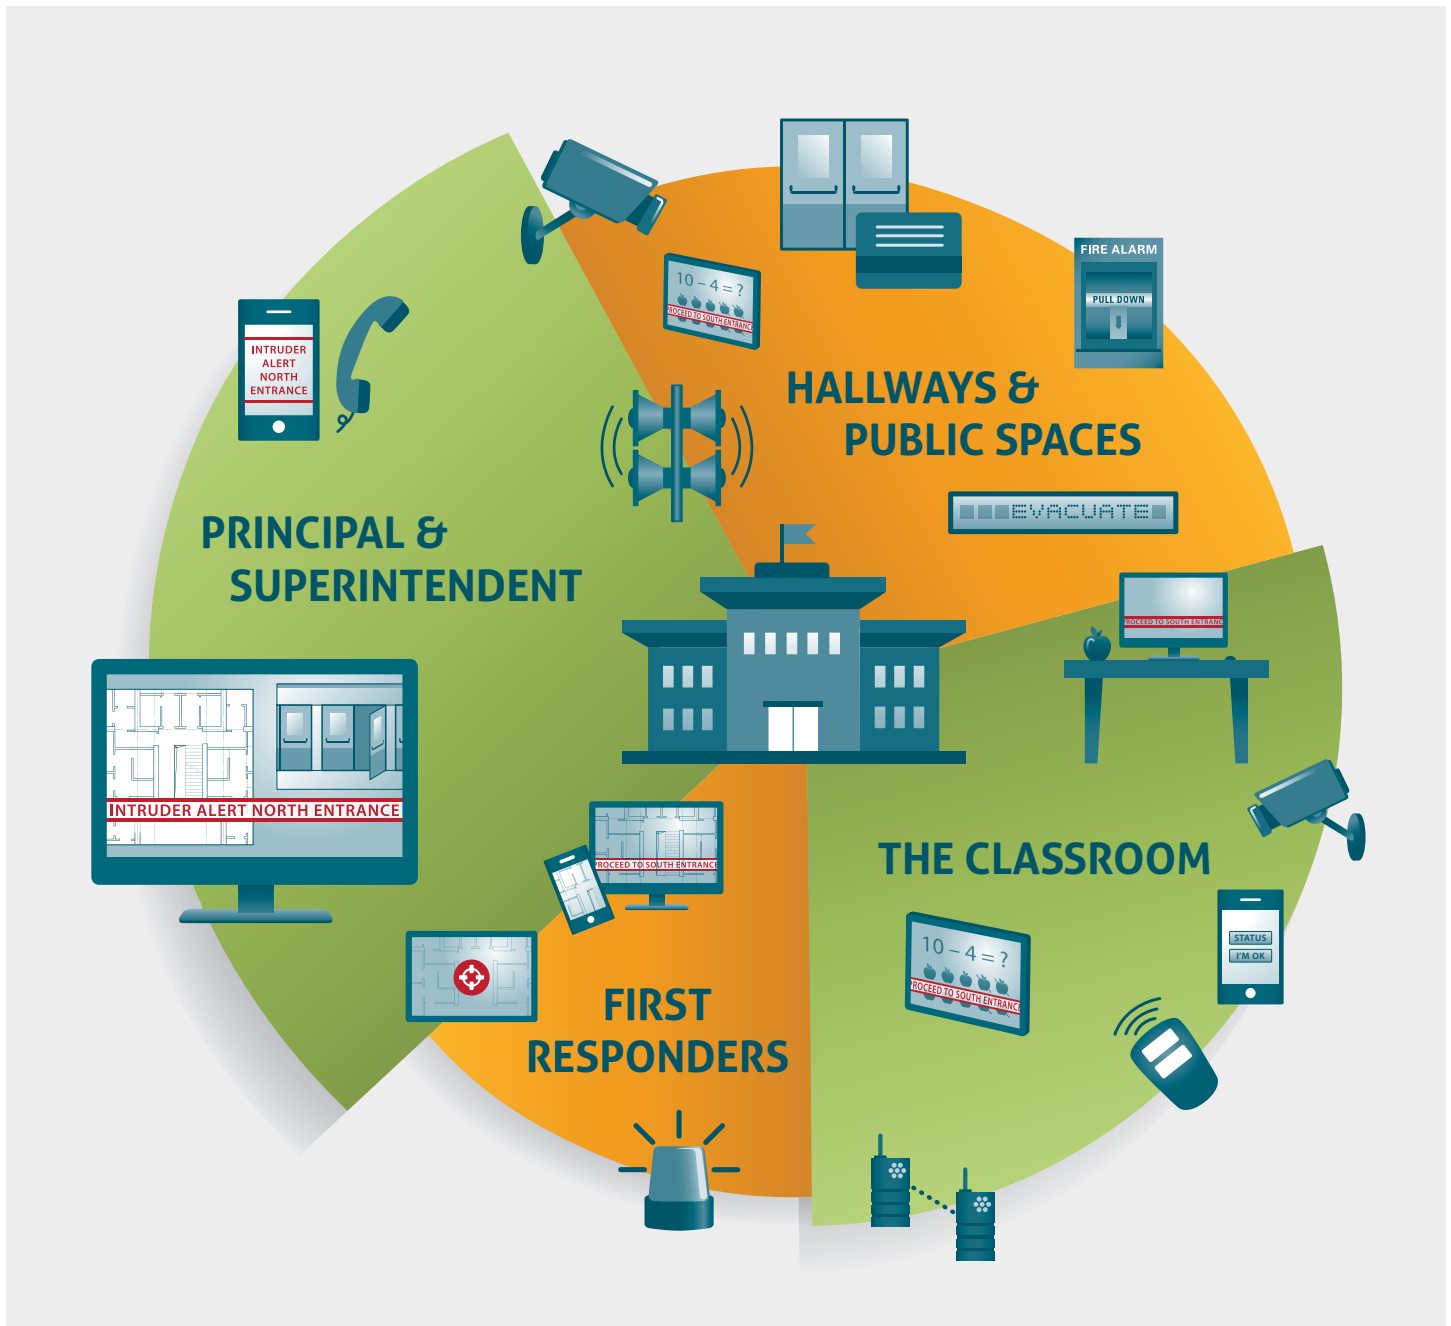

# A SAFER SCHOOL

## SAFER SCHOOLS ARE NOW MADE EASIER AND MORE AFFORDABLE.

*Layered Solutions integrates with tools you already have, including Digital Signage CMS, LED Panels, and Video PA Systems.*

## BUILD YOUR SOLUTION FOR LESS:

- Multiply instant notification capabilities
- Monitor all systems, camera views and alerts from a single dashboard.
- Initiate action and communication via desktop or mobile.
- Ensure no intended recipient falls through the cracks with layered communications formats and vehicles.
- Reduce potential loss or harm with faster emergency resolution.
- Improve everyday operations, productivity and engagement.

## LED PANELS, DIGITAL SIGNAGE & VIDEO PA

Digital signage used for displaying information instantly synchronizes emergency notifications.